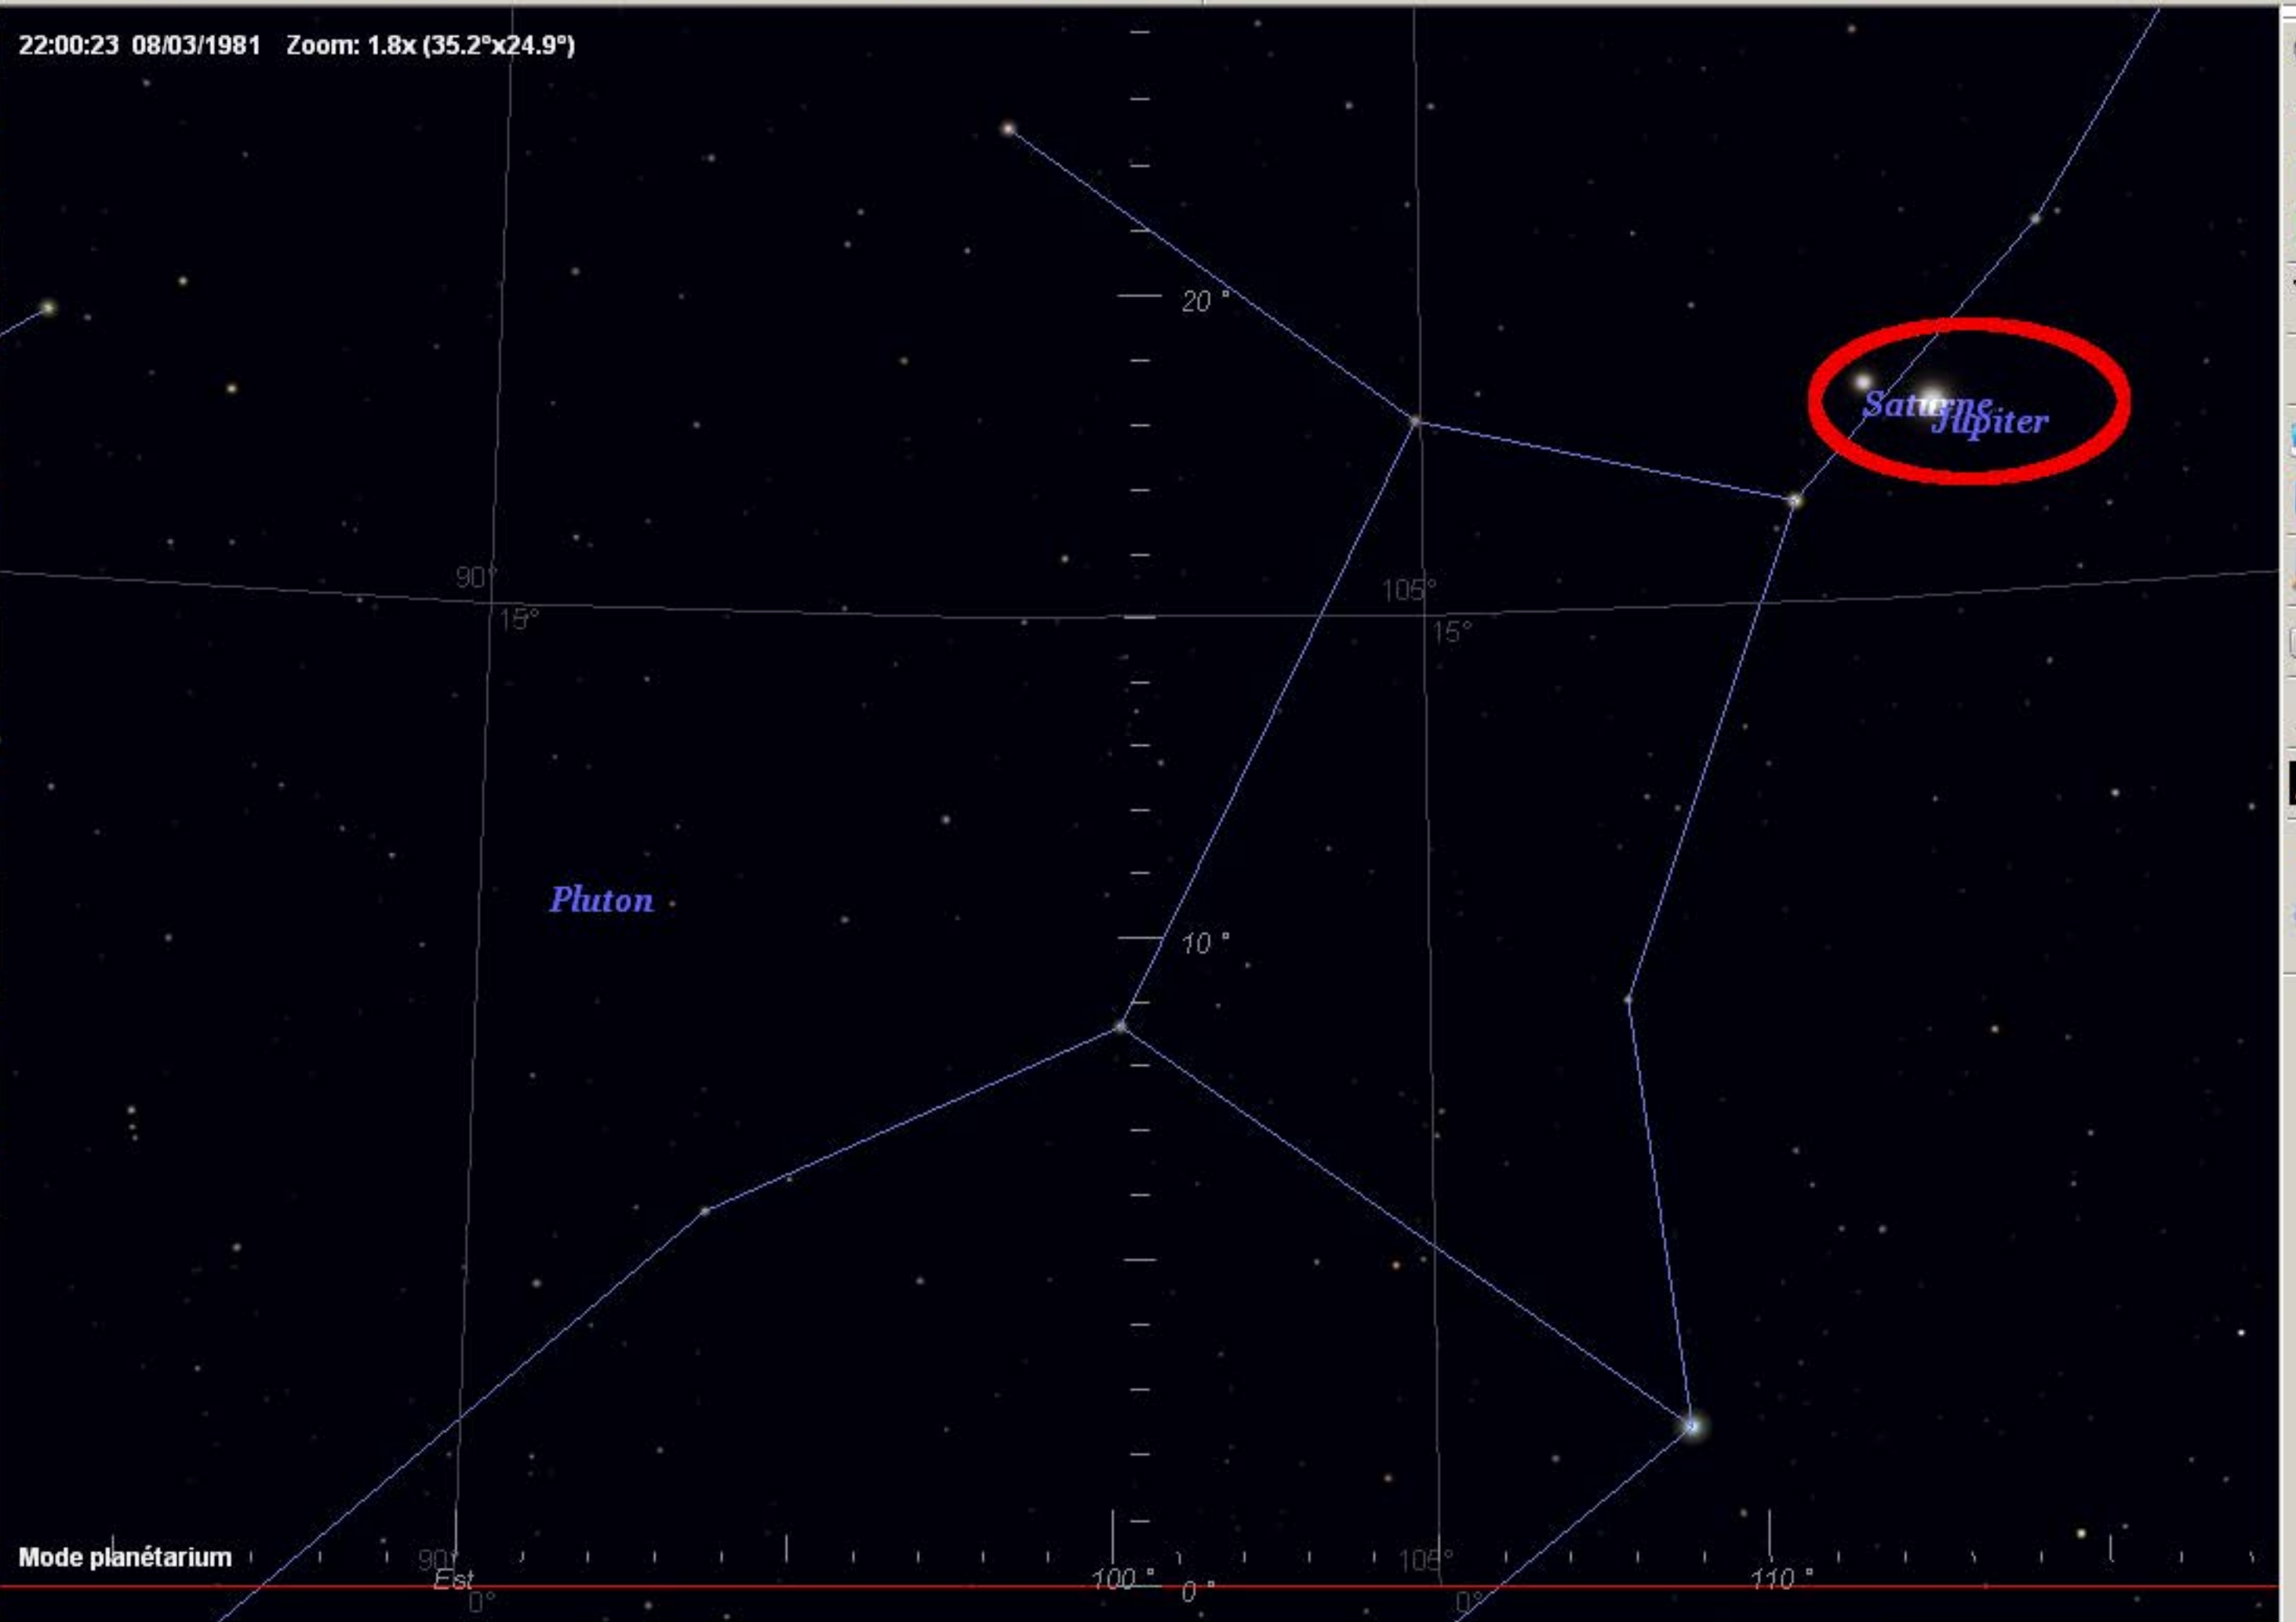

22:00:23 08/03/1981 Zoom: 1.8x (35.2°x24.9°)

Vertical toolbar on the left side of the window containing various icons for navigation and observation.

Vertical toolbar on the right side of the window containing various icons for navigation and observation.

Mode planétarium